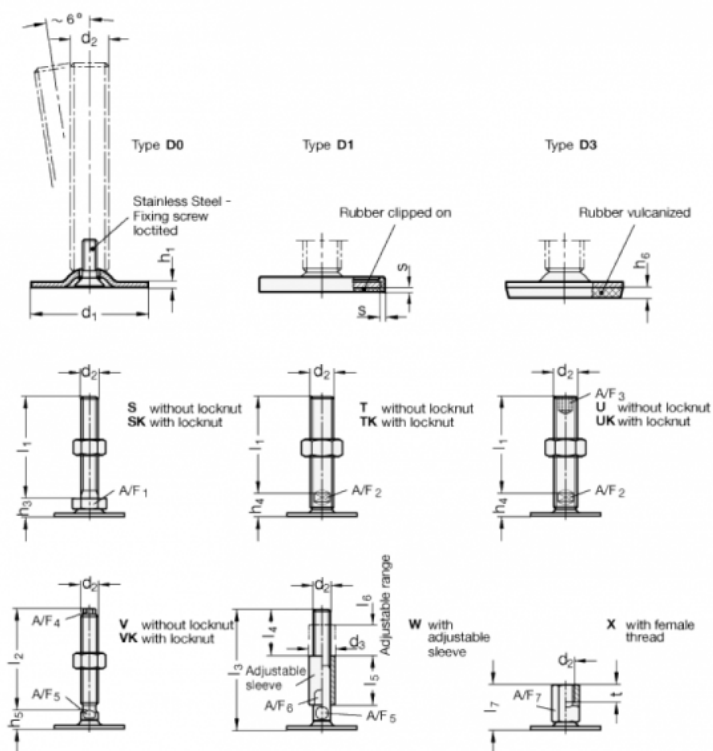

# Data Sheet

Article number: 204140M1675D0UK

Description: E+G levelling foot  
GN 41-40-M16-75-D0-UK

Note: UK With nut, Hexagon socket at the top, Wrench flat at the bottom

## Measures

A/F2 = 12

s =

A/F3 = 8

d1 = 40

d2 = M16

h1 = 2

h4 = 17

h6 =

l1 = 75